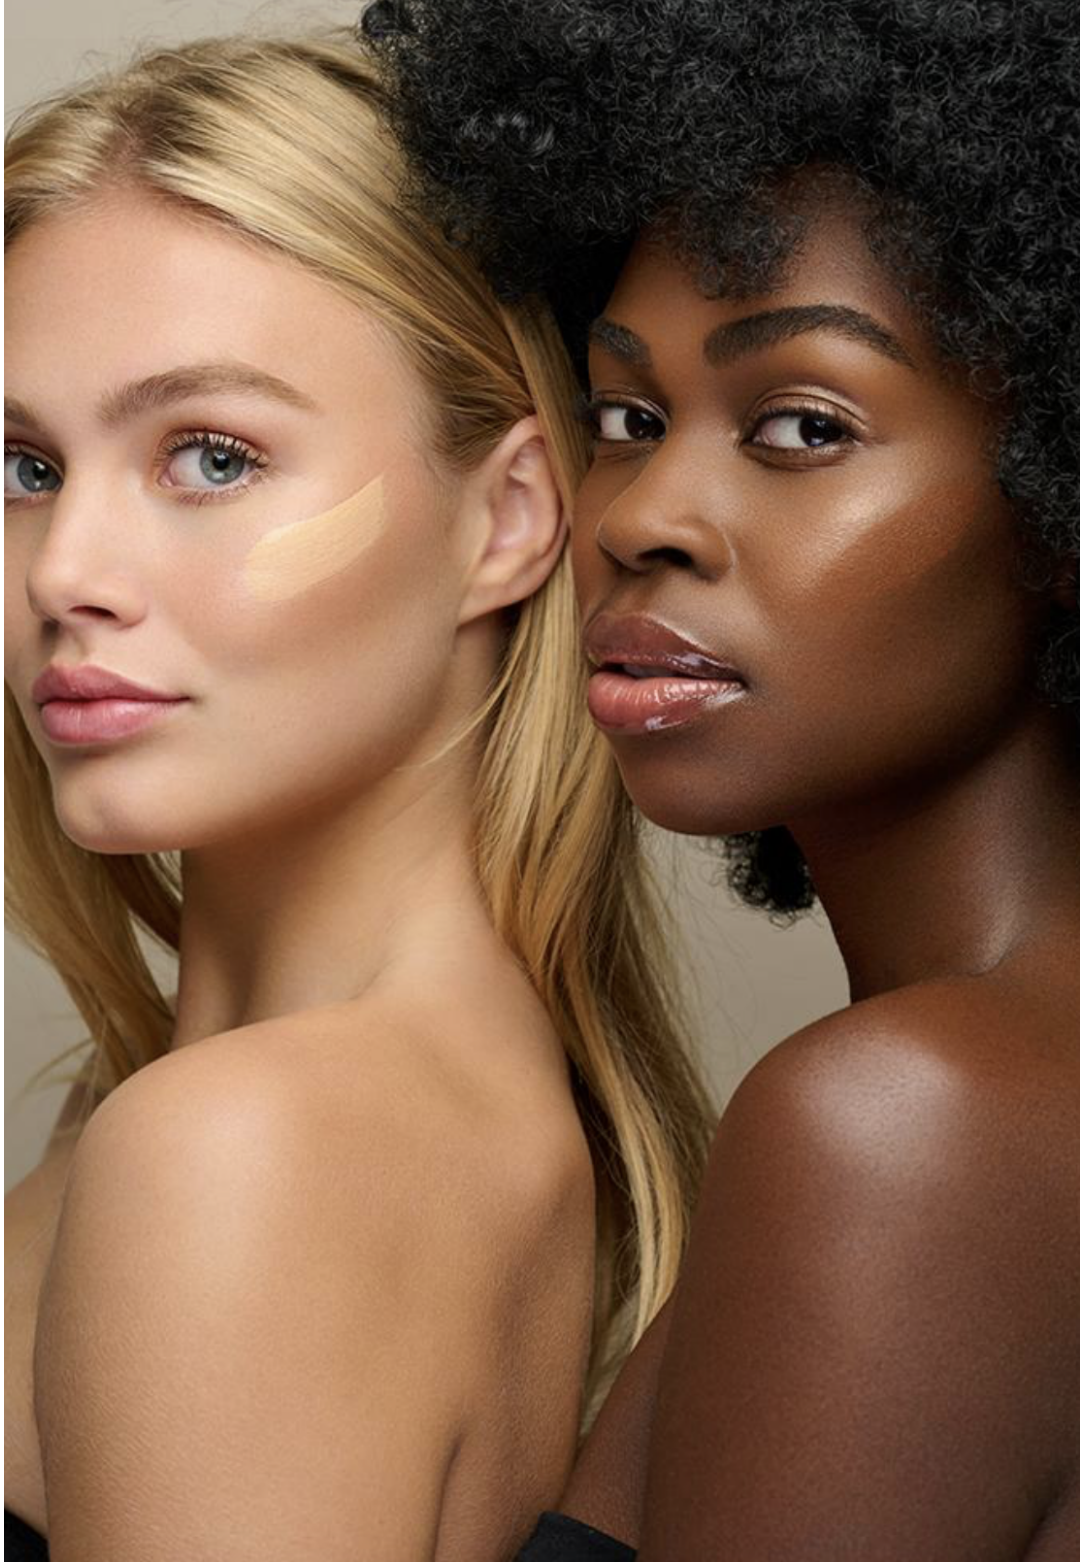

ROSALIE MONTULET

height 5'8.5 · bust 34" · waist 25" · hips 36" · dress 36 EU/6 US/8 UK
shoes size 40 EU/9 US/6.5 UK · hair blonde · eyes blue